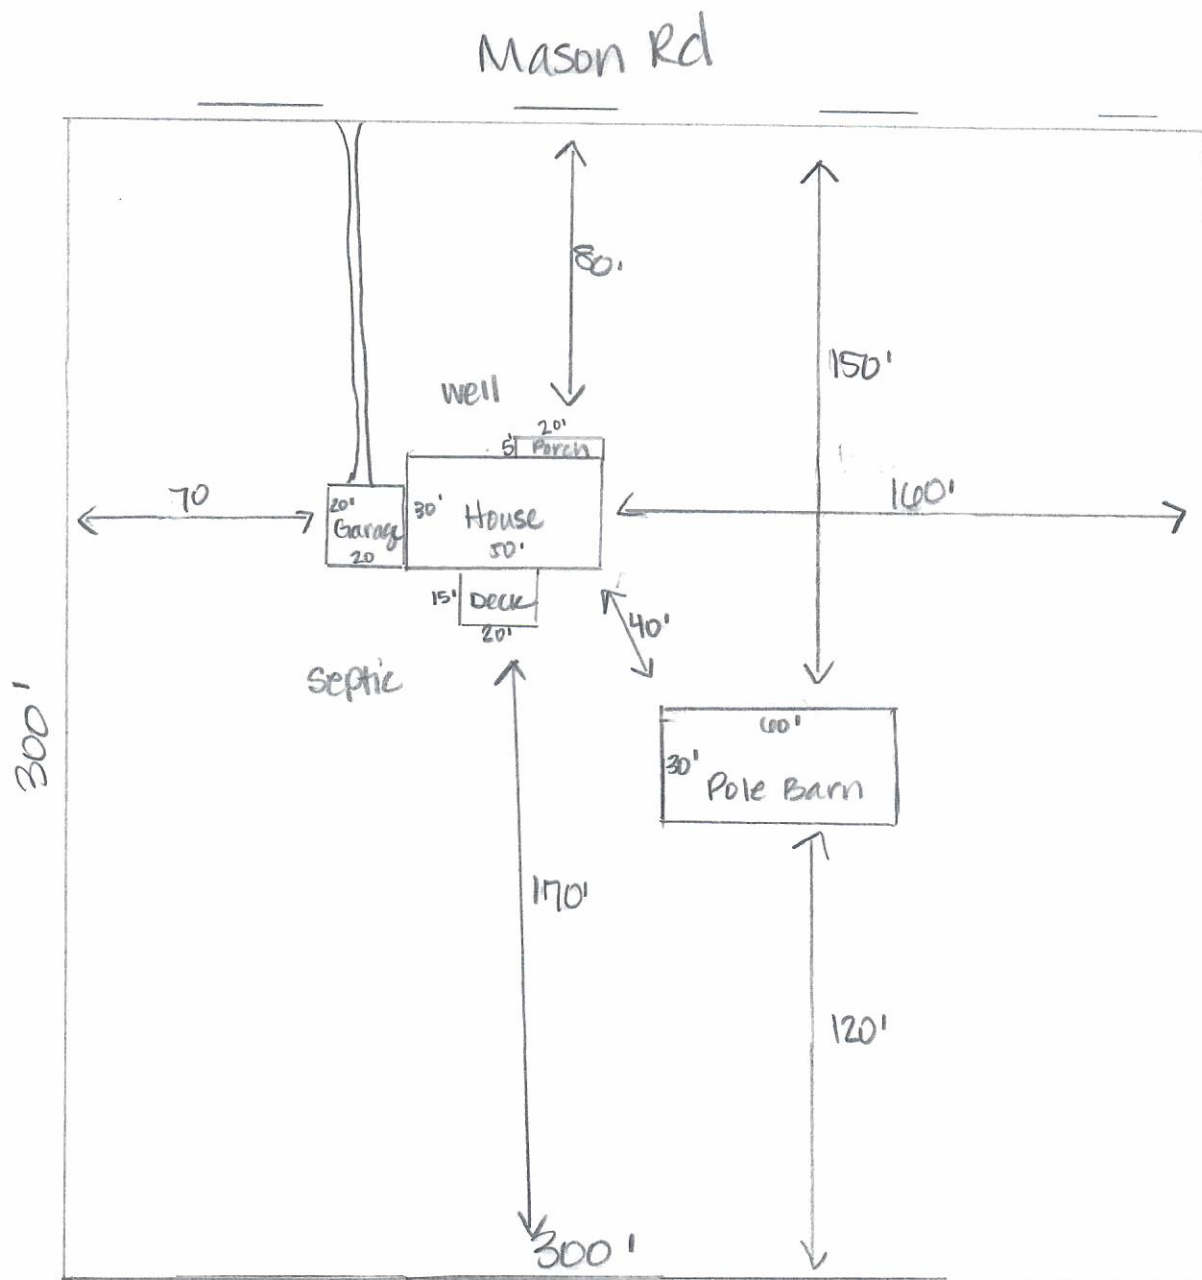

Sample Plot Plan For reference use only

1 inch = 50 feet

John & Jane Doe
1234 Mason Rd
Fowlerville, MI 48830
517-555-5555